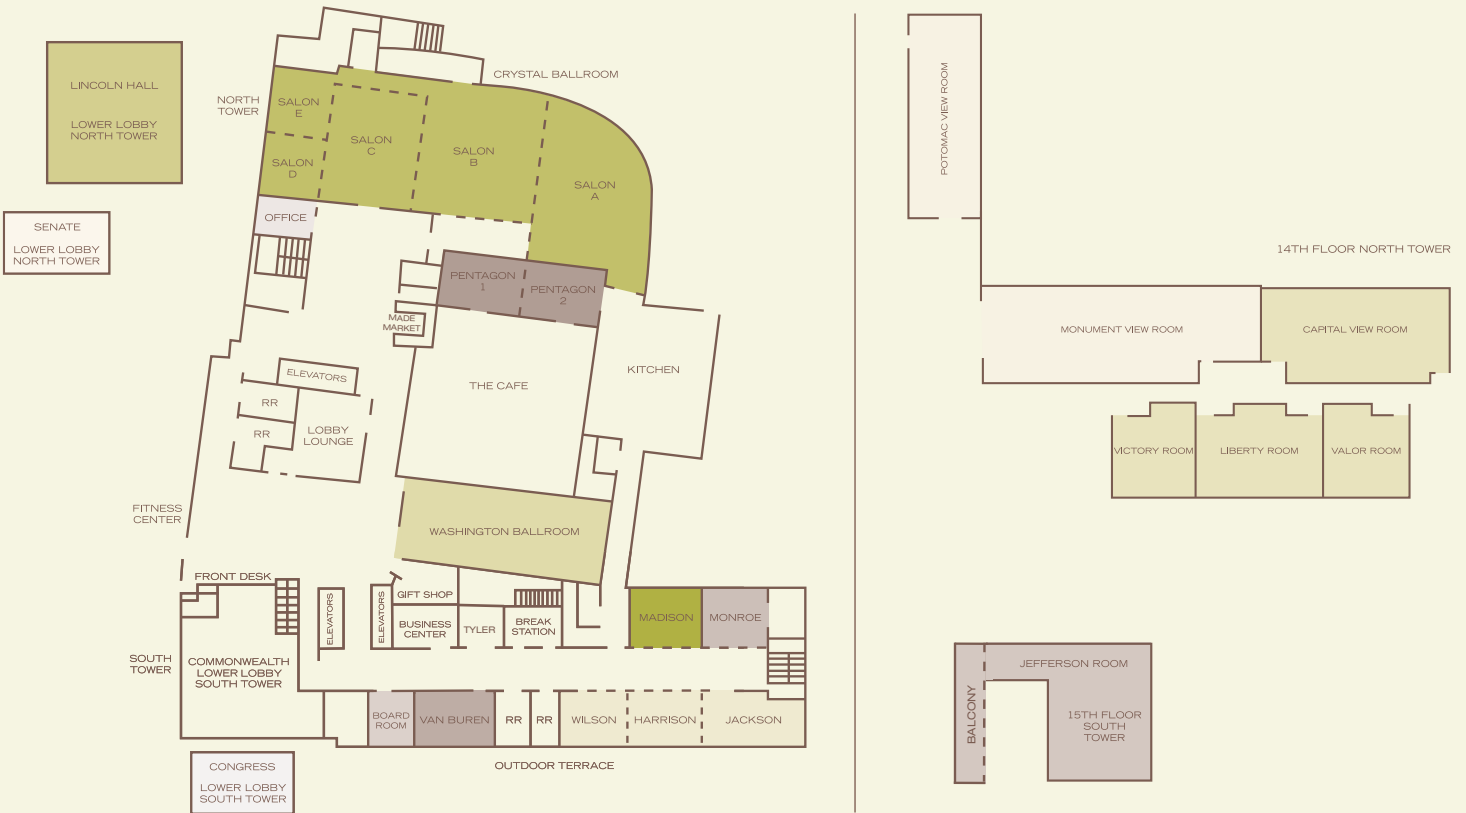

DOUBLETREE
BY HILTON™

300 Army Navy Drive, Arlington, Virginia 22202-2891
T (703) 416 4100 F (703) 416 4126
www.crystalcitynationalairport.doubletree.com
DoubleTree.com | (800) 222 TREE

Name of Room	Dimensions	Ceiling	Sq Footage	Conference	Theatre	Classroom	Hollow	U-Shape	Banquet	Reception	Exhibits 8x10 Booths	Exhibits Table Tops	1/2 Rounds
Crystal Ballroom	148' x 75'	11'6"	8778	-	1100	500	-	-	600	800	34	76	280
Crystal Foyer	-	-	1015	-	-	-	-	-	-	-	-	7	-
Salon A	51' x 58'6"	11'6"	3000	60	320	160	60	50	210	250	11	22	100
Salon B	42' x 58'6"	11'6"	2394	60	260	150	60	50	160	200	13	23	100
Salon C	35'6" x 58'6"	11'6"	2304	30	170	75	30	25	120	125	7	14	50
Salon D	18'6" x 24'	11'6"	450	10	20	12	-	-	20	40	-	5	15
Salon E	18'6" x 34'6"	11'6"	630	10	30	12	-	-	30	60	-	5	10
Meeting Planner Office	18'6" x 14'	10'	250	6	10	-	-	-	-	-	-	-	-
Washington Ballroom	36' x 84'	10'5"	3204	60	300	150	70	60	220	275	14	44	100
Boardroom	27' x 14'	9'10"	378	12	-	-	-	-	12	-	-	-	-
Van Buren	30' x 27'	9'10"	810	20	60	40	30	25	50	60	-	8	25
Wilson	26' x 30'	10'	780	20	60	40	30	25	50	60	4	8	25
Harrison	26' x 30'	10'	780	20	60	40	30	25	50	60	2	8	25
Jackson	26' x 44'	10'	968	30	80	48	35	30	70	80	2	10	35
Wilson/Harrison/Jackson	26' x 104'	10'	2523	-	230	128	-	-	180	200	8	20	85
Presidential Hallway	-	-	2210	-	-	-	-	-	-	-	-	22	-
Madison	26' x 28'	9'10"	728	20	50	32	30	25	50	50	-	8	25
Monroe	26' x 28'	9'10"	728	20	50	32	30	25	50	50	-	8	25
Senate	12.4' x 20'4"	10'2"	253	10	20	15	12	10	20	25	-	-	-
Congress	15' x 25'4"	18'	381	14	-	-	-	-	14	35	-	-	-
Lincoln Hall	56' x 73'	9'6"	4088	40	125	75	40	35	280	300	23	42	40
Lincoln Hall Foyer	-	-	1295	-	-	-	-	-	-	-	-	4	-
Commonwealth	29' x 62'	13'6"	1827	60	200	120	60	50	160	250	10	25	75
Commonwealth Foyer	-	-	484	-	-	-	-	-	-	-	-	4	-
Jefferson	23' x 58'	7'	1334	40	125	80	40	35	140	150	-	20	60
Pentagon 1	17'5" x 23'4"	10'6"	409	20	30	12	20	20	30	40	-	-	-
Pentagon 2	17' x 28'	10'6"	476	24	40	14	20	20	30	40	-	-	-
Windows Over Washington Collection	-	-	5420	-	-	-	-	-	-	-	-	-	-
Potomac View Room	21'x60'	9'6"	1260	40	125	80	45	40	100	150	-	14	50
Capital View Room	25'10"x54'11"	9'6"	1404	30	125	80	30	25	100	150	-	14	50
Monument View Room	80'x35'	9'6"	2756	45	125	80	50	45	180	180	-	22	65
Victory Room	22'3"x23'10"	9'6"	528	20	50	32	30	25	50	50	-	8	30
Liberty Room	22'3"x36'3"	9'6"	810	30	80	48	35	30	60	70	-	10	30
Valor Room	24'5"x22'3"	9'6"	546	20	50	32	30	25	50	50	-	8	25
Tyler	16'3"x10'11"	86'	123	-	10	-	-	-	10	-	-	-	-